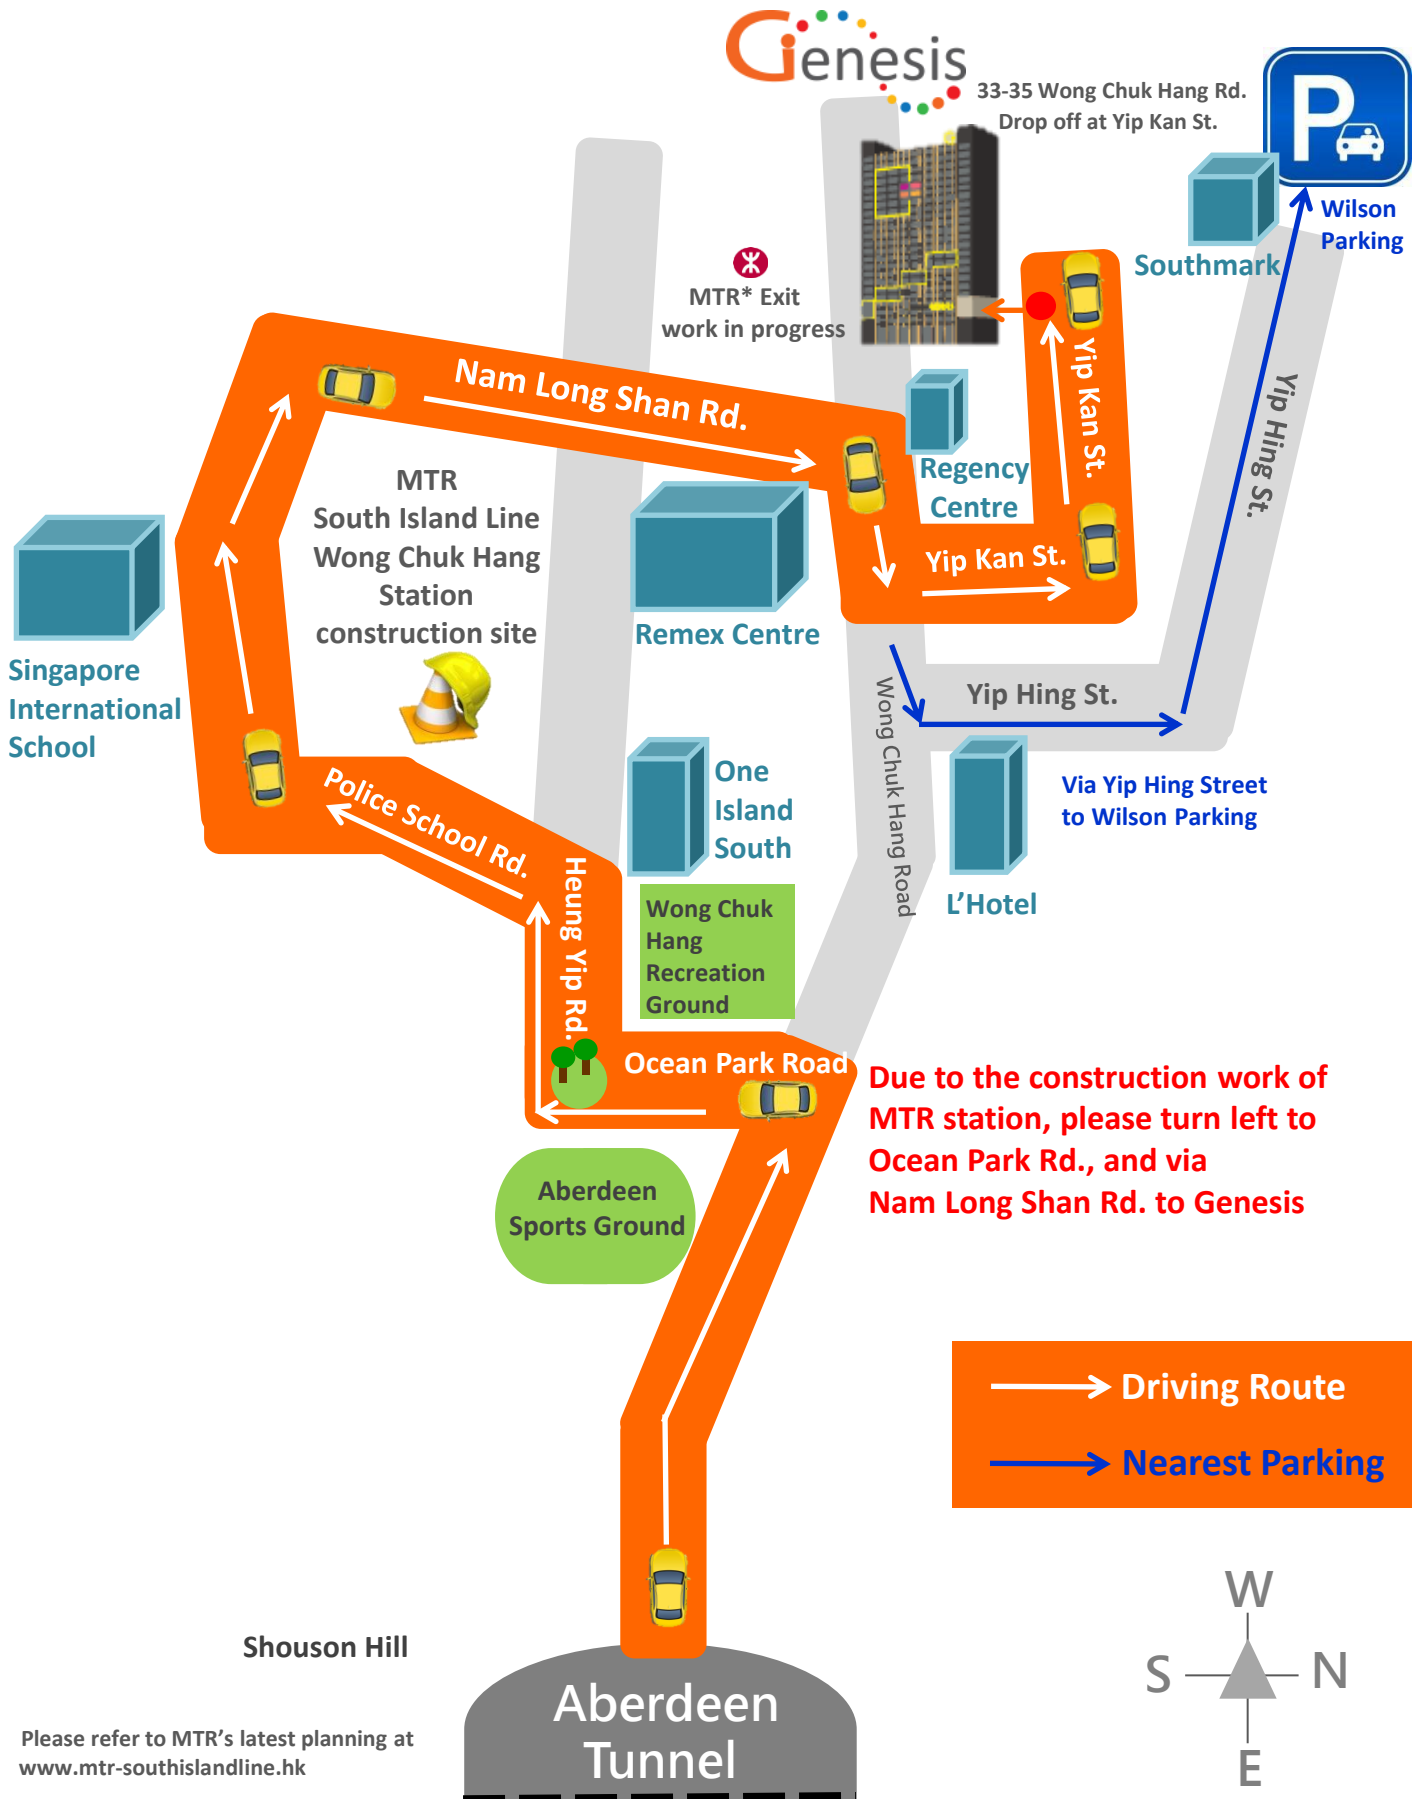

如何駕車前往 Genesis?

* 詳情請參閱港鐵網站
www.mtr-southislandline.hk

Driving Route to Genesis

* Please refer to MTR's latest planning at www.mtr-southislandline.hk